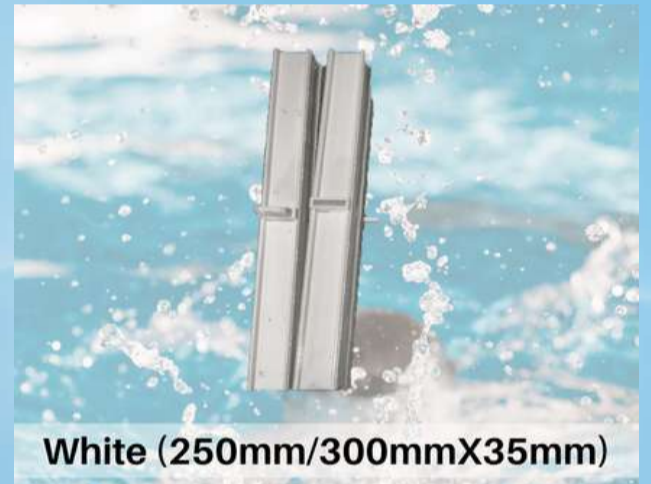

# SWIMMING POOL GRATINGS

Blue/Sky Blue/Black/White (300mmx24mm)

Black (300mmx24mm)

Blue/Red (300mmX24mm)

Sky Blue/Yellow/Blue/White (300mmX24mm)

White (300mmX24mm)

White (250mm/300mmX35mm)

Yellow (300mmx24mm)