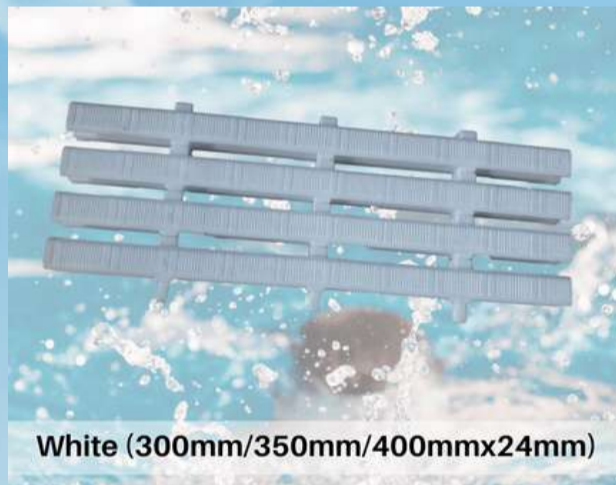

# SWIMMING POOL GRATINGS

Blue/Sky Blue/Black/White (300mmx24mm)

Black (300mmx24mm)

Blue/Red (300mmX24mm)

Sky Blue/Yellow/Blue/White (300mmX24mm)

White (300mmX24mm)

White (250mm/300mmX35mm)

Yellow (300mmx24mm)