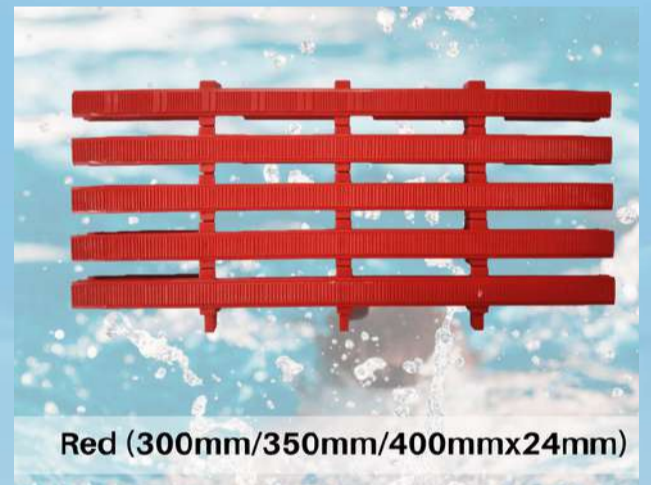

White (250mm/300mmX35mm)

Red (300mm/350mm/400mmx24mm)