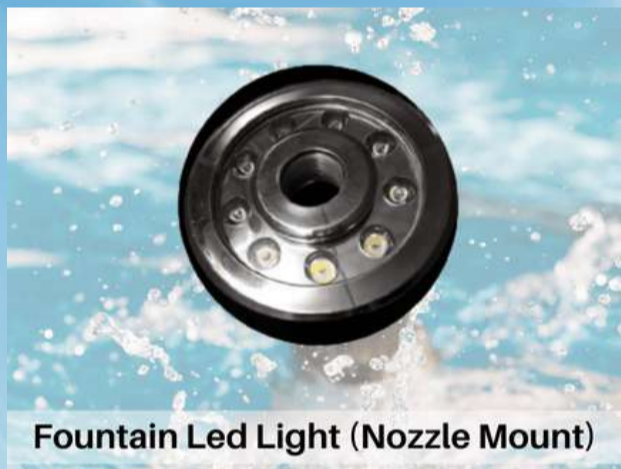

# POOL UNDER WATER LIGHTS

Led Under Water Light (ABS)

Under Water Light (Halogen)

Led Under Water Light (SS)

Led Under Water Light (SS)

Led Under Water Light (SS)

Fountain Under Water Light

Led Under Water Light

LED Under Water Light

Led Under Water Light

Led Under Water Light

Fountain Led Under Water Light

Solar Floating Pool Light (Colorful)