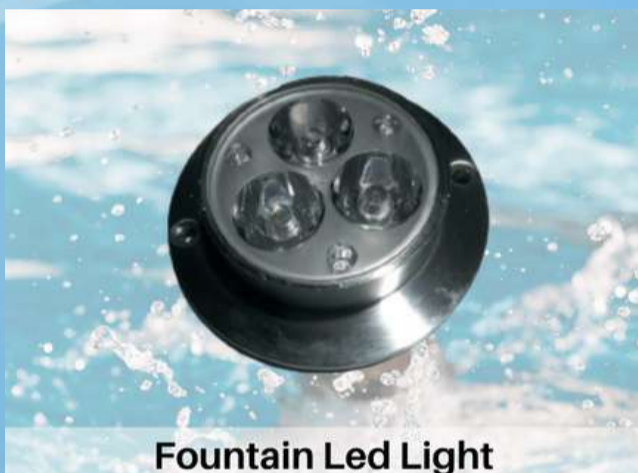

# POOL UNDER WATER LIGHTS

Led Under Water Light (ABS)

Under Water Light (Halogen)

Led Under Water Light (SS)

Led Under Water Light (SS)

Led Under Water Light (SS)

Fountain Under Water Light

Led Under Water Light

LED Under Water Light

Led Under Water Light

Led Under Water Light

Fountain Led Under Water Light

Solar Floating Pool Light (Colorful)