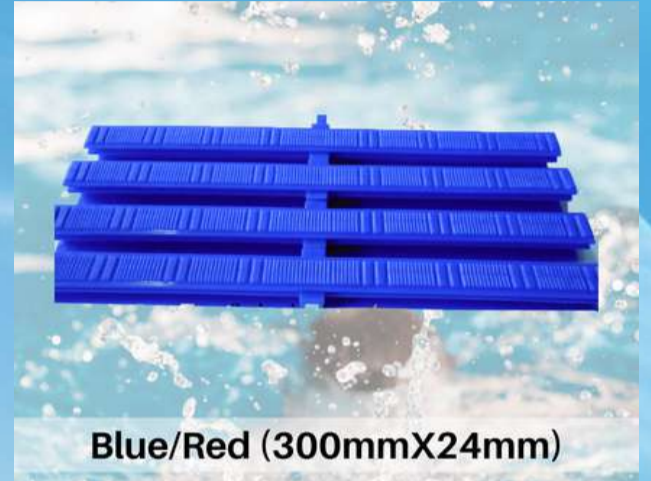

# SWIMMING POOL GRATINGS

Blue/Sky Blue/Black/White (300mmx24mm)

Black (300mmx24mm)

Blue/Red (300mmX24mm)

Sky Blue/Yellow/Blue/White (300mmX24mm)

White (300mmX24mm)

White (250mm/300mmX35mm)

Yellow (300mmx24mm)