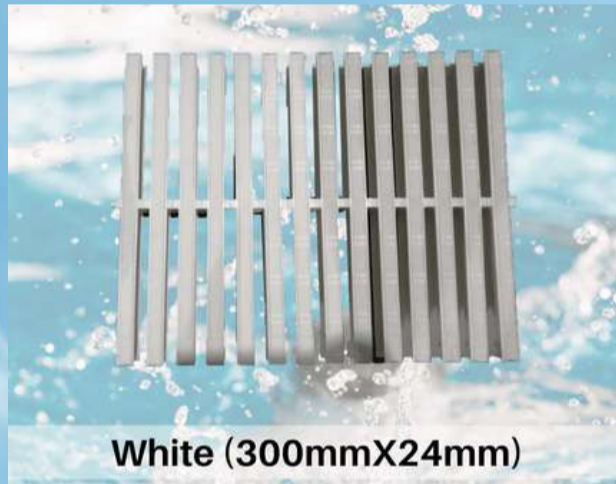

# SWIMMING POOL GRATINGS

Blue/Sky Blue/Black/White (300mmx24mm)

Black (300mmx24mm)

Blue/Red (300mmX24mm)

Sky Blue/Yellow/Blue/White (300mmX24mm)

White (300mmX24mm)

White (250mm/300mmX35mm)

Yellow (300mmx24mm)